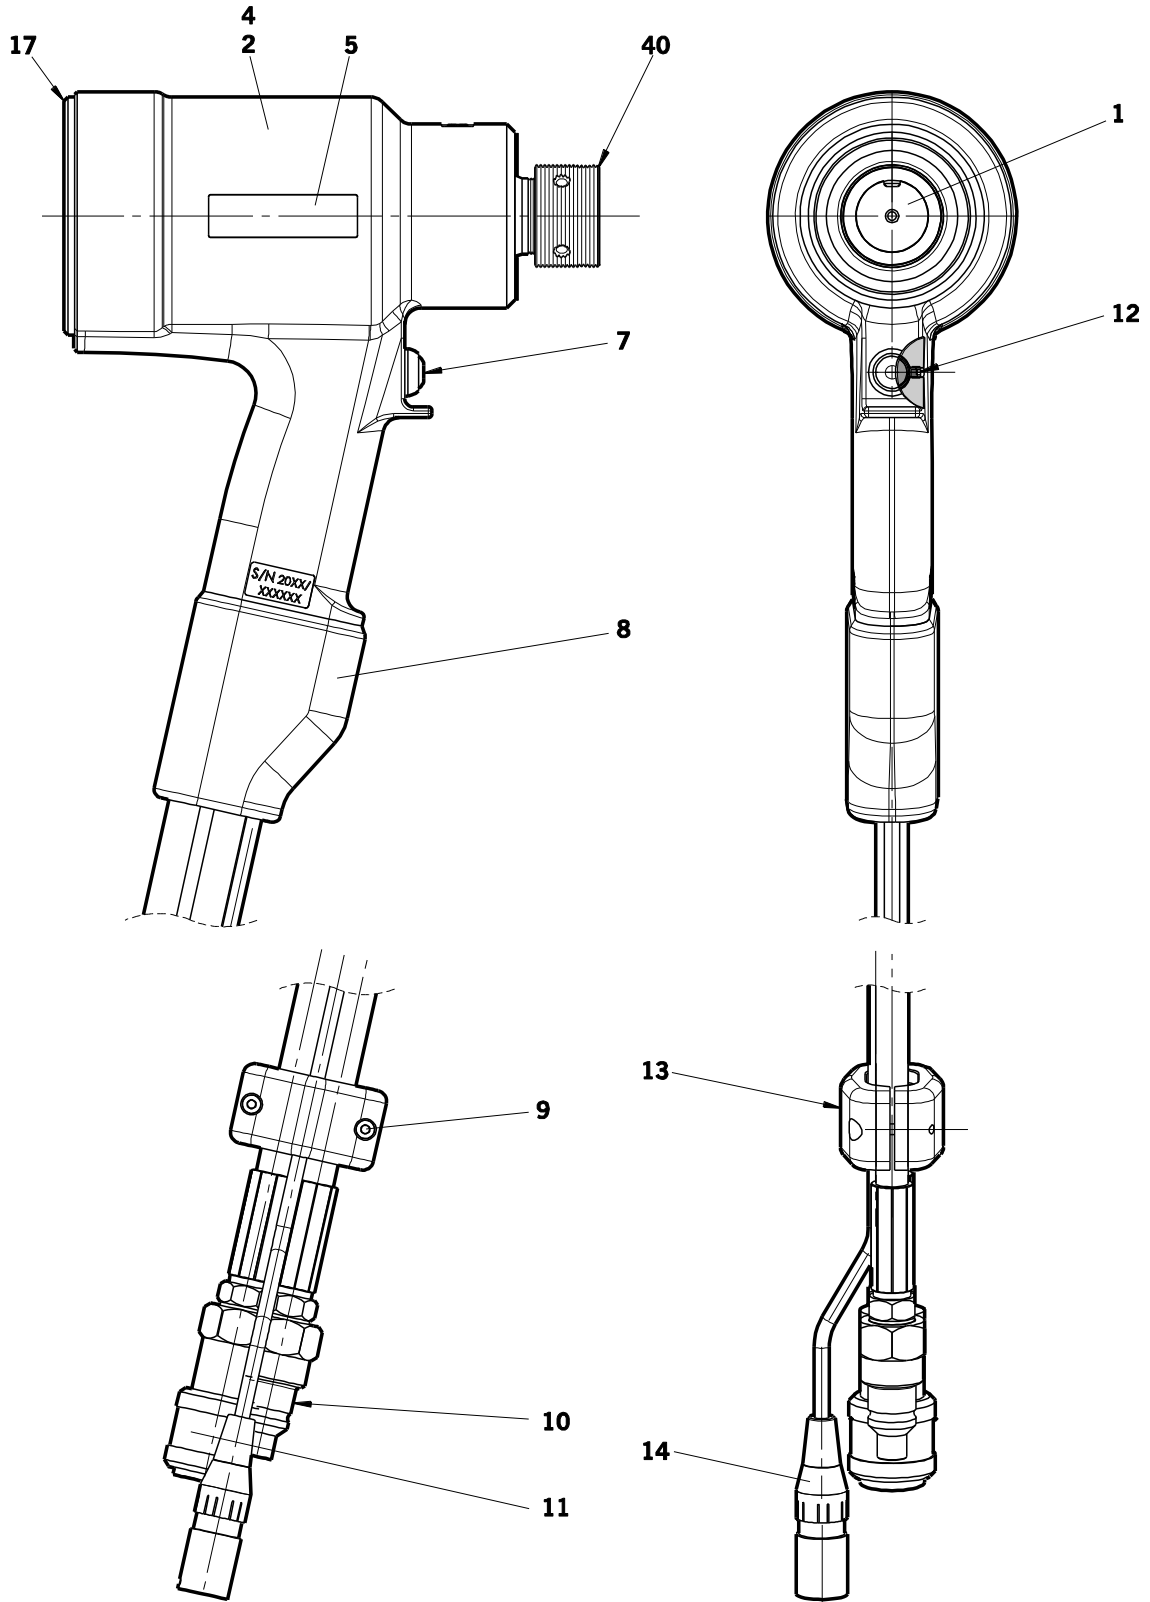

# General Assembly of Installation Tool 73434-02000

ITEM 37 PROTECTIVE SLEEVE  
REMOVED FOR CLARITY

ITEM 37 PROTECTIVE SLEEVE  
REMOVED FOR CLARITY

# Parts List for Installation Tool 73434-02000

<b>73434-02000 Parts List</b>			
<b>ITEM</b>	<b>PART NUMBER</b>	<b>DESCRIPTION</b>	<b>QTY.</b>
1	73434-02003	PISTON	1
2	73434-02001	BODY	1
3			
4	73430-02025	SAFETY LABEL	1
5	73434-02026	AV30 LABEL	2
6			
7	07007-02103	TRIGGER SWITCH	1
8	73430-02020	HANDLE GATOR	1
9	07001-00686	M4 X 16 SKT CAP HD SCREW	2
10	07005-10118	QUICK COUPLER - MALE	1
11	07005-10120	QUICK COUPLER - FEMALE	1
12	07001-00479	M4 X 4 SKT SET SCREW	1
13	73430-02023	HOSE CLAMP	1
14	07007-02105	CONTROL CABLE	1
15	73434-02004	FRONT SEAL GLAND	1
16			
17	73434-02005	END CAP	1
18	07005-10119	HYDRAULIC HOSE - RETURN	1
19	07005-10117	HYDRAULIC HOSE - PULL	1
20	73430-02024	CLAMP INSERT	1
21	07003-00463	O-RING	2
22	07003-00452	WIPER SEAL	1
23	07003-00461	O-RING	1
24	73434-02009	FRONT BEARING RING	1
25	07003-00451	ROD SEAL	1
26	07003-00453	PISTON SEAL	1
27			
28			
29			
30	07003-00464	O-RING	1
31			
32			
33			
34	07003-00494	SPIRAL BACK-UP RING	1
35	07007-02032	CABLE TIE	1
36	07003-00496	SPIRAL BACK-UP RING	1
37	07005-10121	PROTECTIVE SLEEVE	0.6m
38	07007-02104	CABLE GLAND	1
39	73430-02008	TRIGGER INSERT	1
40	73434-02012	COLLET ADAPTER	1
41	73434-02013	LOCKING PIN	1
42	07001-00481	M5 X 5 SKT SET SCREW	1
-	07900-01022	AV30 TOOL INSTRUCTION MANUAL	1