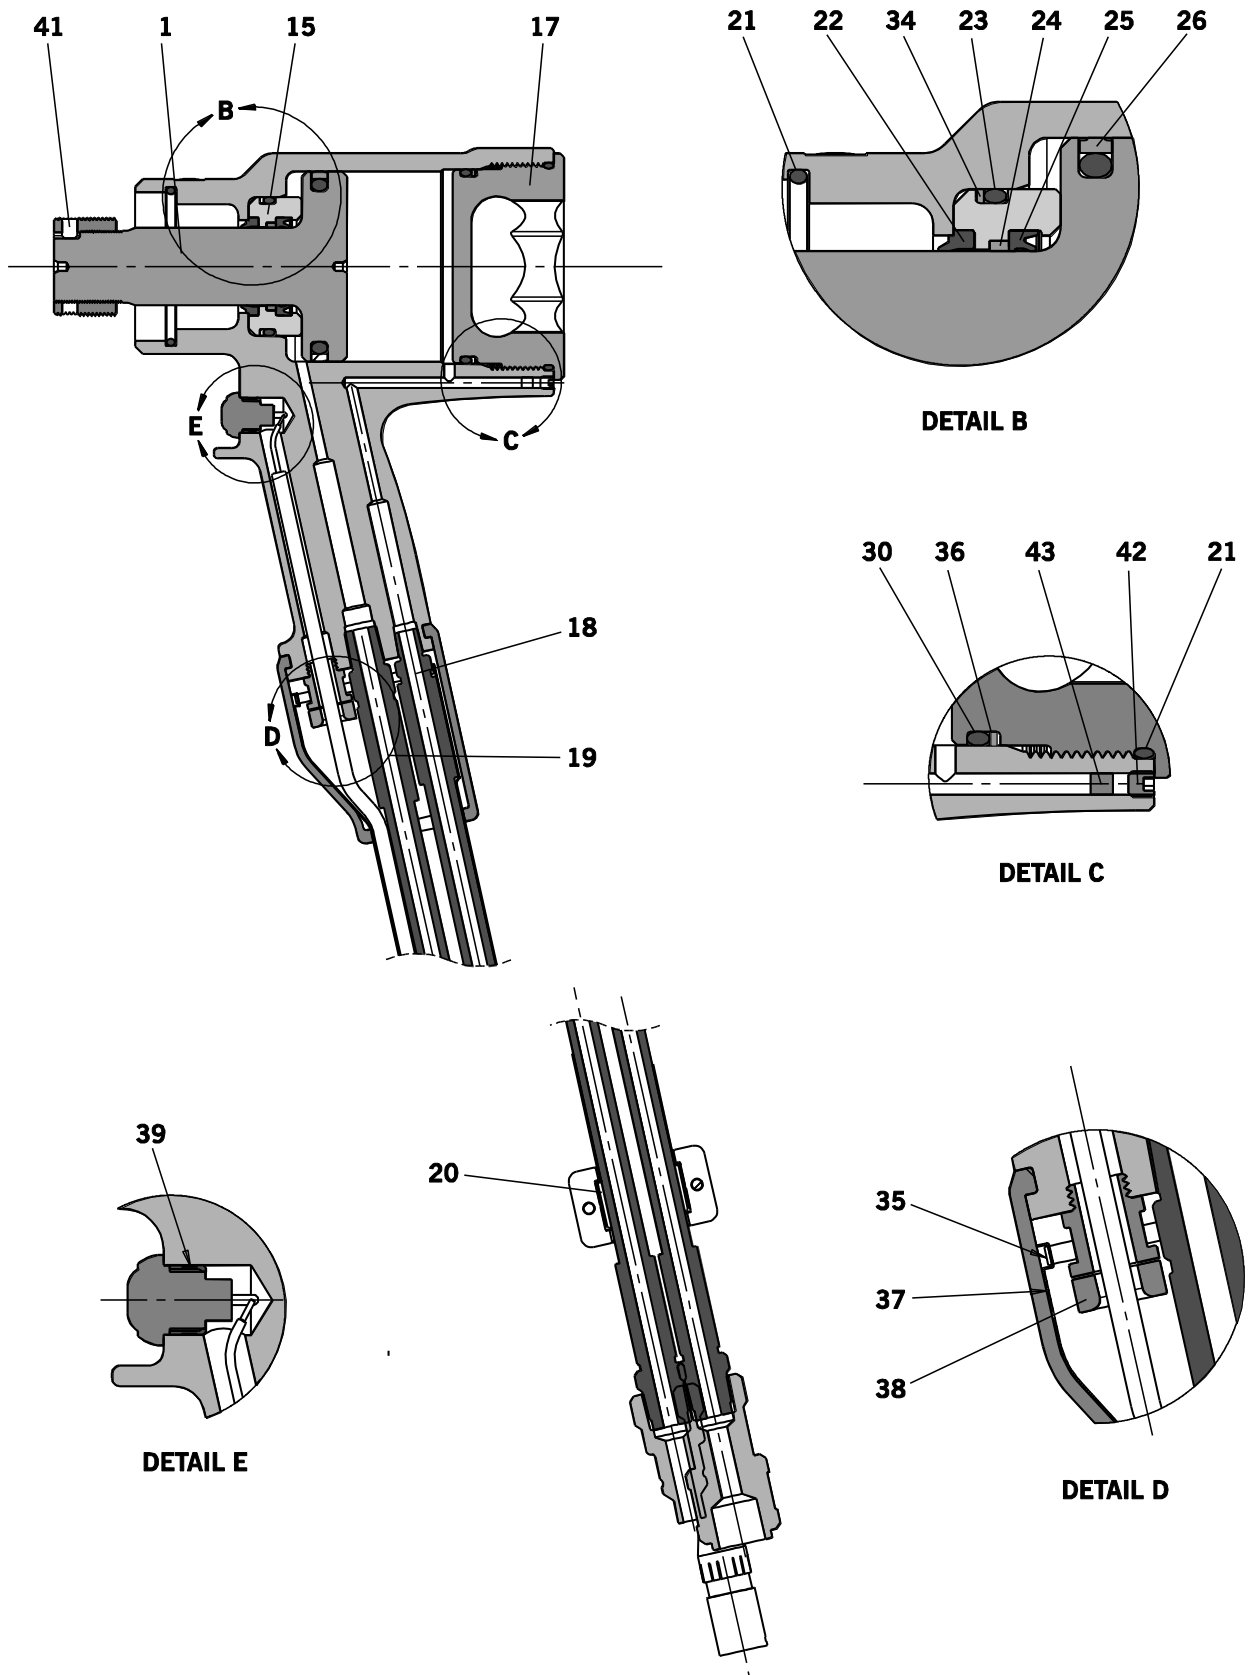

# General Assembly of Installation Tool 73434-02000

ITEM 37 PROTECTIVE SLEEVE  
REMOVED FOR CLARITY

ITEM 37 PROTECTIVE SLEEVE  
REMOVED FOR CLARITY

# General Assembly of Installation Tool 73434-02000

# Parts List for Installation Tool 73434-02000

<b>73434-02000 Parts List</b>			
<b>ITEM</b>	<b>PART NUMBER</b>	<b>DESCRIPTION</b>	<b>QTY.</b>
1	73434-02003	PISTON	1
2	73434-02001	BODY	1
3			
4	73430-02025	SAFETY LABEL	1
5	73434-02026	AV30 LABEL	2
6			
7	07007-02103	TRIGGER SWITCH	1
8	73430-02020	HANDLE GATOR	1
9	07001-00686	M4 X 16 SKT CAP HD SCREW	2
10	07005-10118	QUICK COUPLER - MALE	1
11	07005-10120	QUICK COUPLER - FEMALE	1
12	07001-00479	M4 X 4 SKT SET SCREW	1
13	73430-02023	HOSE CLAMP	1
14	07007-02105	CONTROL CABLE	1
15	73434-02004	FRONT SEAL GLAND	1
16			
17	73434-02005	END CAP	1
18	07005-10119	HYDRAULIC HOSE - RETURN	1
19	07005-10117	HYDRAULIC HOSE - PULL	1
20	73430-02024	CLAMP INSERT	1
21	07003-00463	O-RING	2
22	07003-00452	WIPER SEAL	1
23	07003-00461	O-RING	1
24	73434-02009	FRONT BEARING RING	1
25	07003-00451	ROD SEAL	1
26	07003-00453	PISTON SEAL	1
27			
28			
29			
30	07003-00464	O-RING	1
31			
32			
33			
34	07003-00494	SPIRAL BACK-UP RING	1
35	07007-02032	CABLE TIE	1
36	07003-00496	SPIRAL BACK-UP RING	1
37	07005-10121	PROTECTIVE SLEEVE	0.6m
38	07007-02104	CABLE GLAND	1
39	73430-02008	TRIGGER INSERT	1
40	73434-02012	COLLET ADAPTER	1
41	73434-02013	LOCKING PIN	1
42	07001-00481	M5 X 5 SKT SET SCREW	1
-	07900-01022	AV30 TOOL INSTRUCTION MANUAL	1